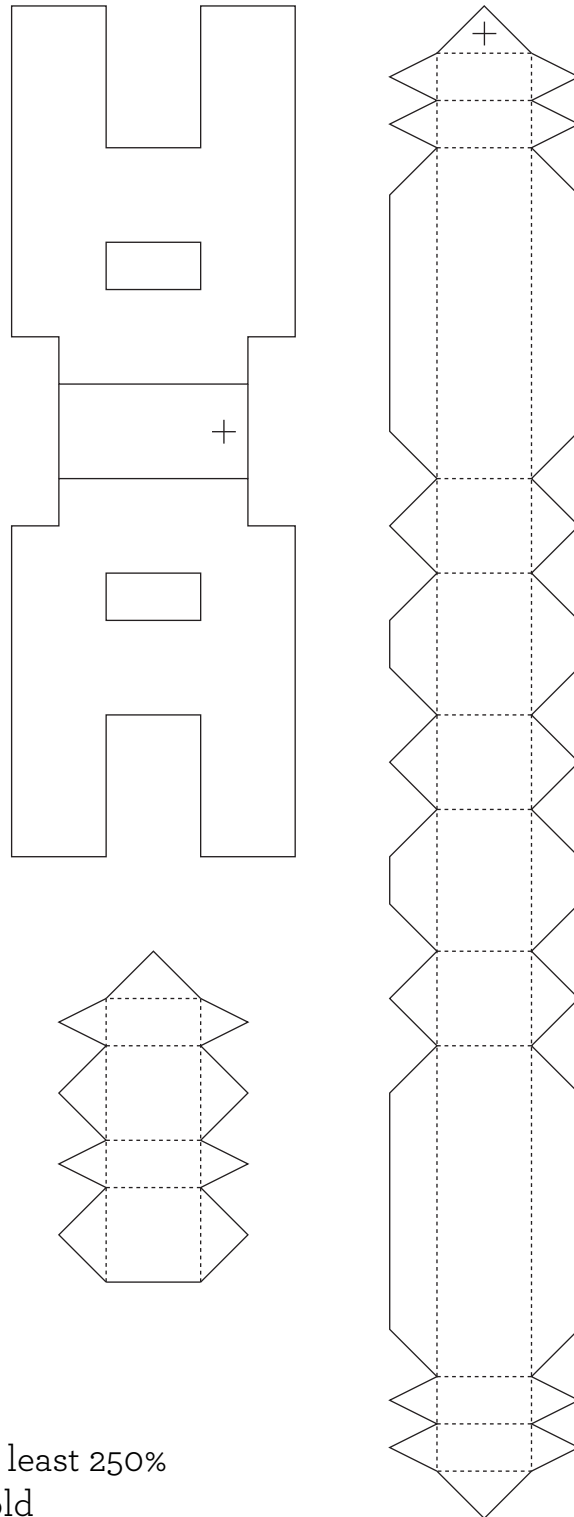

# 3D 8-BIT FONT

Increase template by at least 250%  
dotted lines = score & fold  
solid lines = cut