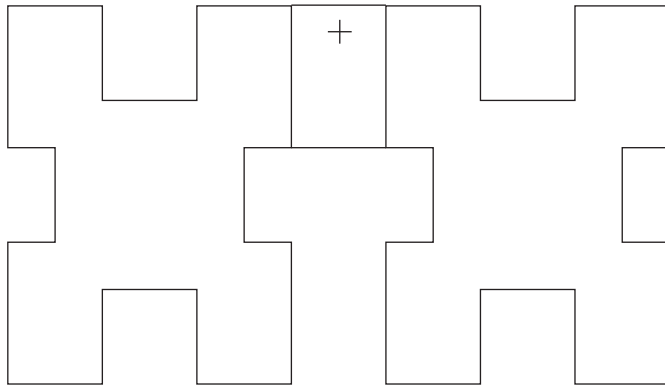

# 3D 8-BIT FONT

Increase template by at least 250%  
dotted lines = score & fold  
solid lines = cut