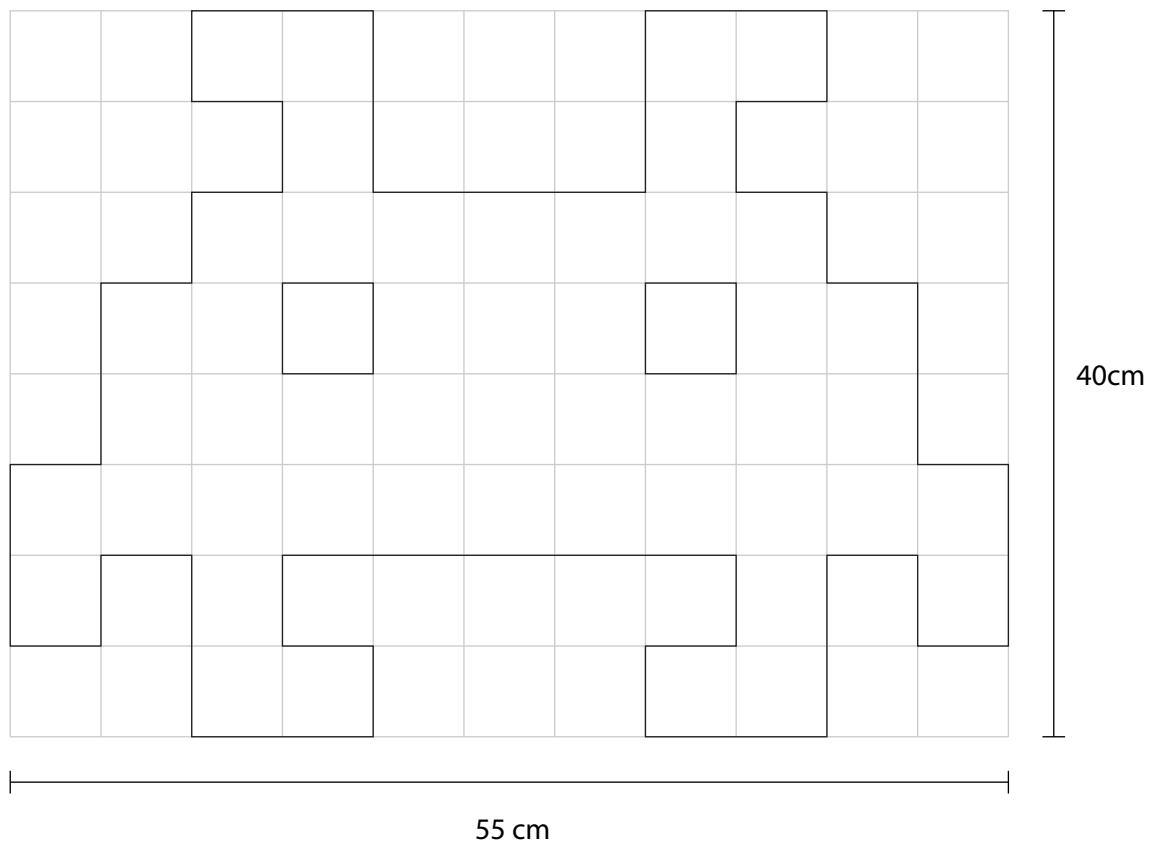

# PIXEL INVADER PIÑATA

## BODY

5cm x 5cm grid

Cut out two shapes

## EYE CAVITY

cut out two shapes

score along dotted lines